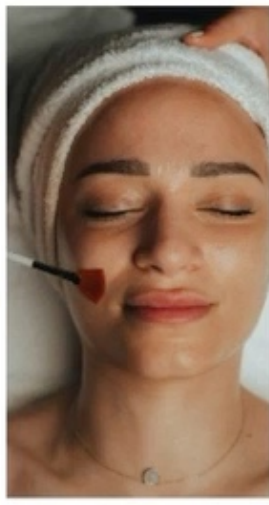

MONDAY - WEDNESDAY

Haircut & Beard
₹150

For Women
Up to 30% OFF | Hair With Extension
on all services above ₹200 | Get a **FREE Pedicure**

THURSDAY - SUNDAY

Flat **35% OFF**
on All Services

FOR MEN
Special services above ₹200

FOR WOMEN
Special services above ₹200

*Limited Time Offer. **T&Cs Apply

☎ +971 54 753 5665 | +971 54 543 4664